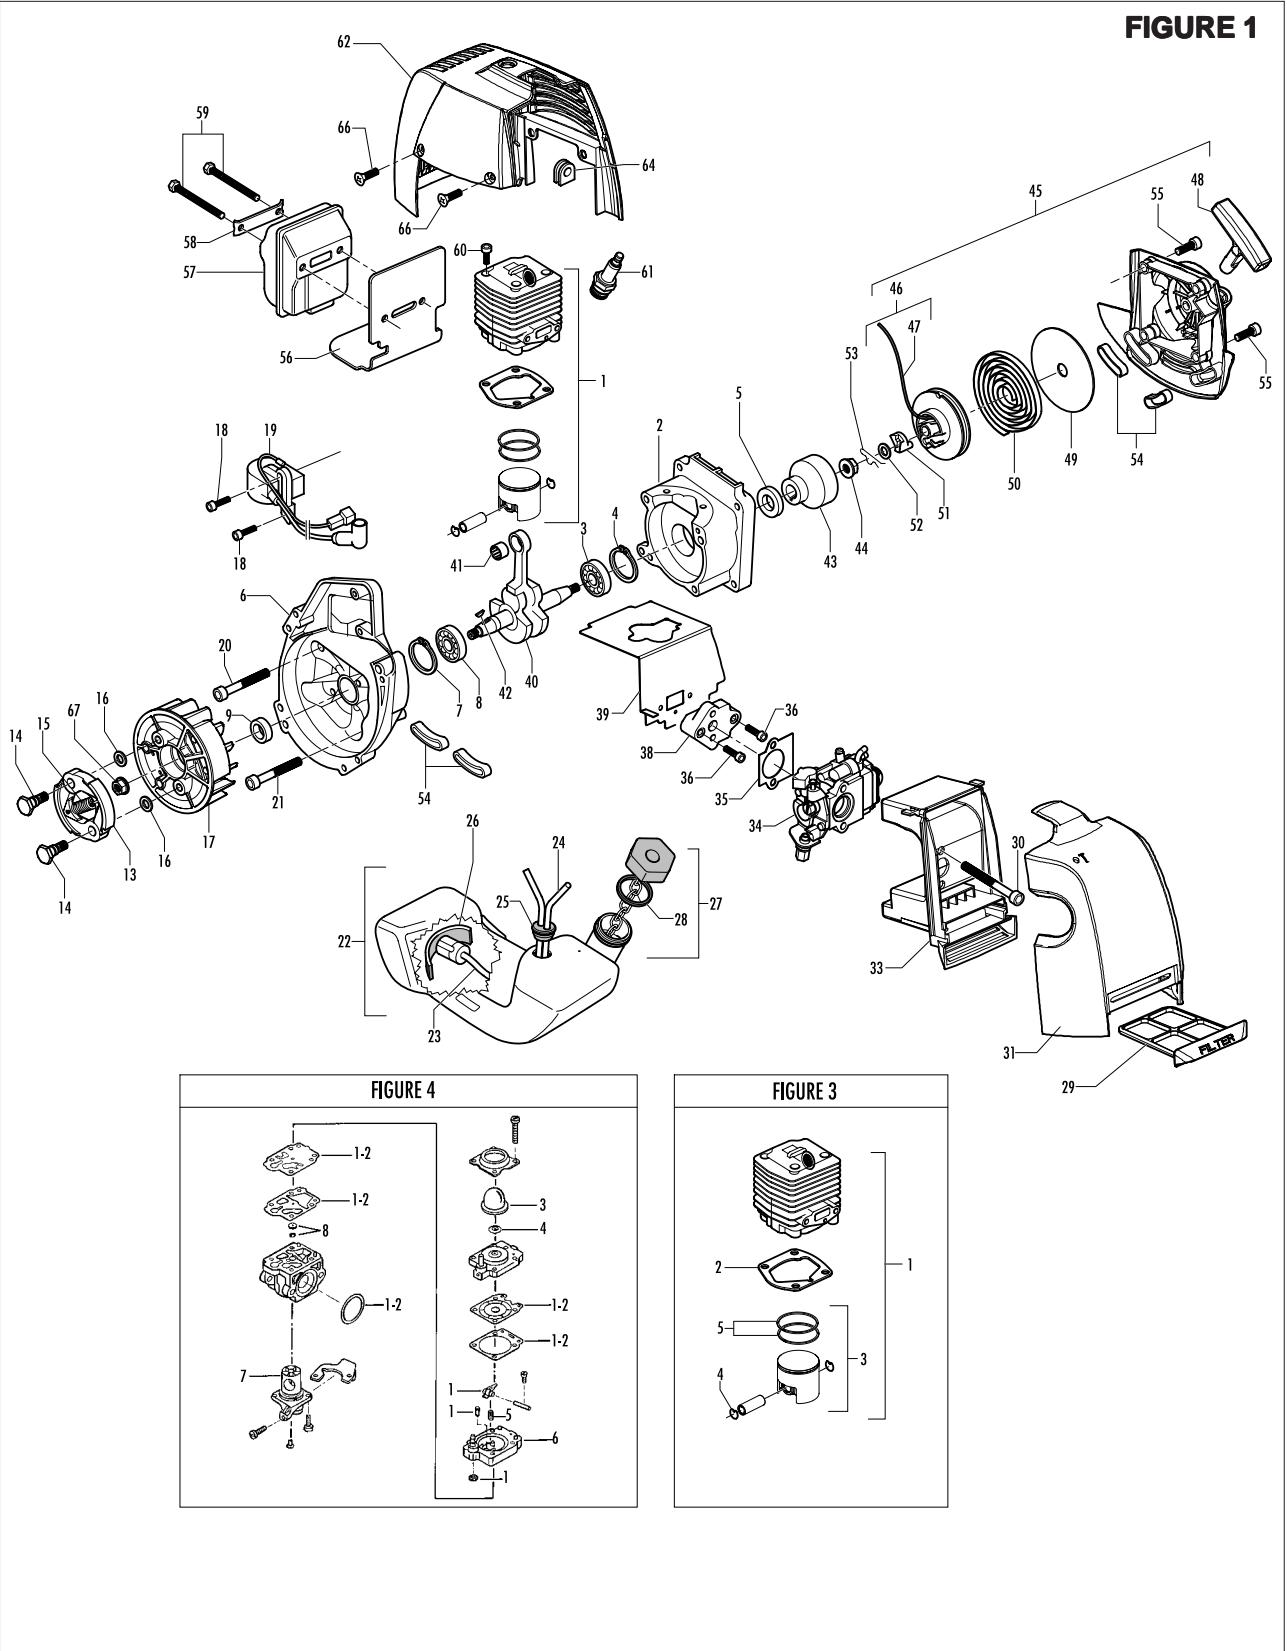

brand	MCCULLOCH

date	APR/03	SHEET 1/4

Model	Prefix
ELITE 3325	01

Product number
953900386