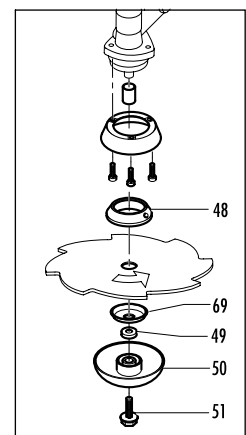

brand	MCCULLOCH

date	APR/03	SHEET 3/4

Model	Prefix
ELITE 3325	01

Product number
953900386

FIGURE 2