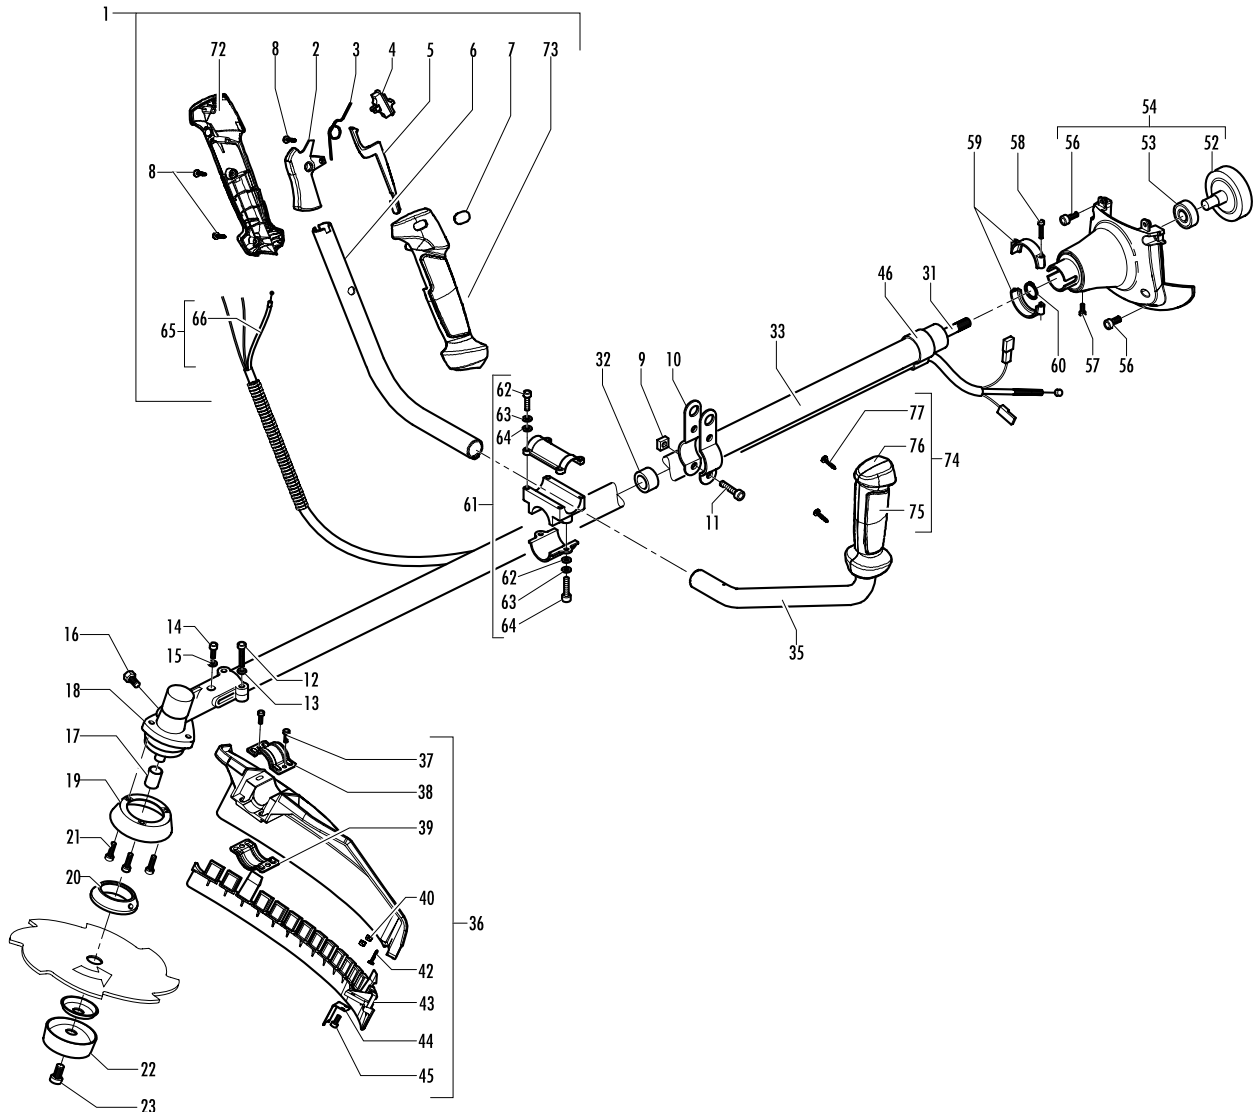

brand	MCCULLOCH

date	APR/03	SHEET 3/4

Model	Prefix
ELITE 3325	01

Product number
953900386

FIGURE 2