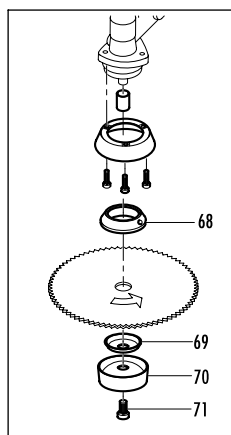

brand	MCCULLOCH

date	APR/03	SHEET 3/4

Model	Prefix
ELITE 3325	01

Product number
953900386

FIGURE 2