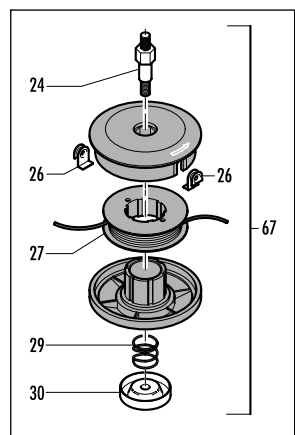

brand	MCCULLOCH

date	APR/03	SHEET 3/4

Model	Prefix
ELITE 3325	01

Product number
953900386

FIGURE 2